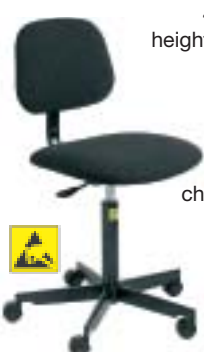

Shown in
hardwearing
charcoal fabric
Compliant with
UK & EU regulations

£99.33

INDUSTRIAL CHAIRS & STOOL

Order code: IB2
High lift 550-800 gas
height adjustment
with adjustable
high foot
ring and glides.

£123.66

Order code: UB2C
Low lift with castors
450-590 gas height
adjustment with
5 starcastor base.

Shown in
hardwearing
black vinyl

£81.52

Order code: PB2C
Low lift with castors
450-590 gas height
adjustment with
5 star castor base.

£112.80

Order code: AB2C
Low lift with castors
450-590 gas
height adjustment
with 5 star
castor base.

Shown in
hardwearing
charcoal fabric

£129.87

Order code: IB2C
Low lift with castors
470-600 gas height
adjustment with
5 star castor base.

**High Comfort
for continuous
duties**

£139.81

Order code: UB3
High lift 550-800 gas
height adjustment
with 200mm high
foot ring and glides.

Shown in
hardwearing
blue fabric

£91.78

Order code: PB3
High lift 550-800
gas height
adjustment
with 200mm high
foot ring and glides.